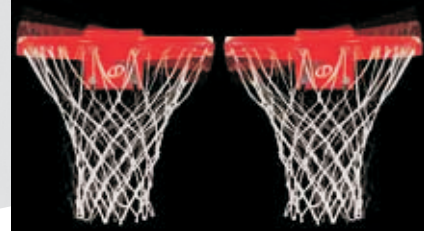

- + Backboard made of eco-composite material
- + Solid steel rim (standard size) with a white all-weather net

NO: 6400080

PRICE: 129 EUR

SPALDING NBA COMPOSITE FAN BACKBOARD

- + Backboard made of eco-composite material
- + Solid steel rim (standard size) with a white all-weather net

NO: 6400081

PRICE: 119 EUR

180 Flex Goal Net

NO : 6400083

PRICE : 149 EUR

7888S Pro Slam Rim

NO : 6400085

PRICE : 59 EUR